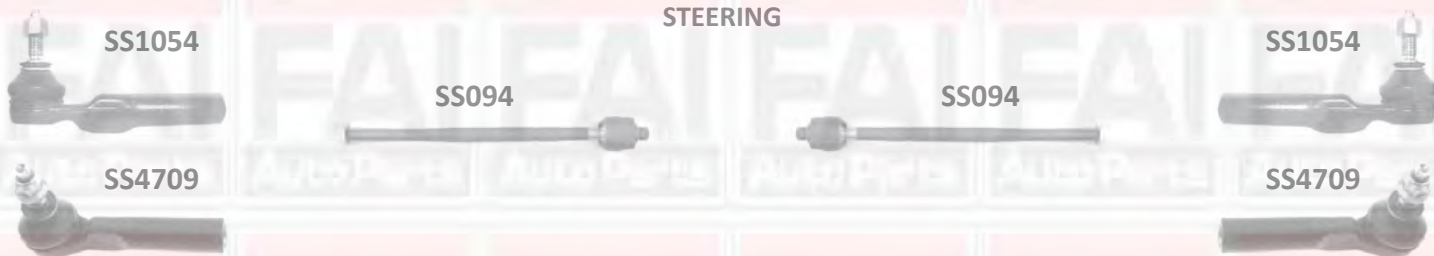

FIAT

LINEA

06/07 -

STEERING

FRONT SUSPENSION

Description	Application Notes	Part No	Product Notes	OE Ref.No.
Tie rod left		SS2868 ◆	Thread Size - M14 x 1.5	
Tie rod right		SS2869 ◆	Thread Size - M14 x 1.5	
Rack end		SS7046 ◆		
Wishbone left		SS5716		55703629
Wishbone right		SS5717		55703627
Ball joint		SS5711		
Wishbone bush		SS5719		
Front Link rod		SS2831 ◆		51704008

FIAT

MAREA

03/97 - 03

STEERING

FRONT SUSPENSION

REAR SUSPENSION

Description	Application Notes	Part No	Product Notes	OE Ref.No.
Tie rod end	exc 2.0 20V and 2.4JTD	SS1054		46527567
Tie rod end	exc 2.0 20V and 2.4JTD	SS4709		9947926
Rack end		SS094		9566950880
Wishbone left	exc 2.0 20V	SS1343		46474556
Wishbone right	exc 2.0 20V	SS1344		46474557
Bush wishbone forward		SS679		7601064
Bush wishbone rearward left		SS503		7601065
Link rod		SS1053		46413122
Bush wishbone rearward right		SS599		7601068
Kit trailing arm rear		SS2238		