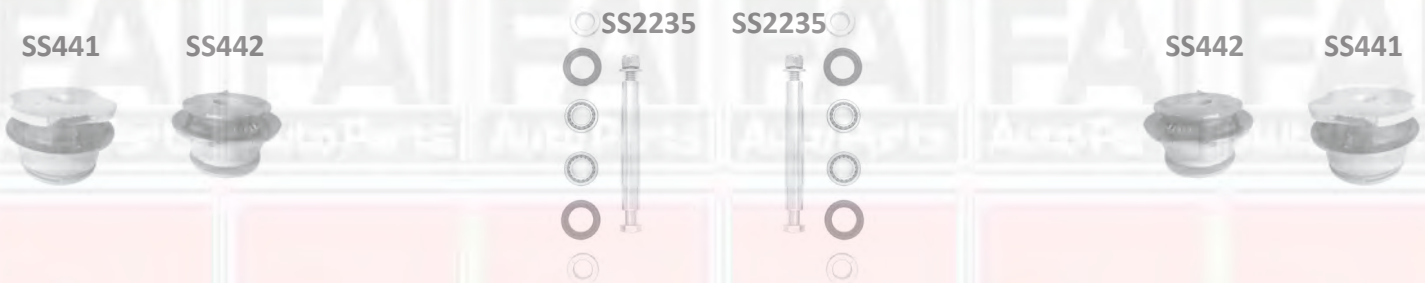

FIAT

PUNTO

08/93 - 07/99

STEERING

FRONT SUSPENSION

REAR SUSPENSION

Description	Application Notes	Part No	Product Notes	OE Ref.No.
Tie rod end		SS475		7702085
Rack end	manual steering	SS715		7701491
Rack end	Power steering	SS720		9945562
Strut mount with bearing		SS3020		7775940
Wishbone left	exc GT	SS453		46430002
Wishbone right	exc GT	SS454		46430003
Wishbone left	GT only	SS4729		46429834
Wishbone right	GT only	SS4730		46429835
Bush wishbone forward		SS714		46813841
Bush wishbone rearward left		SS721		7775343
Bush wishbone rearward right		SS724		7775344
Bush subframe rear rearward		SS441		7756218
Bush subframe rear forward		SS442		7755671
Kit trailing arm rear		SS2235		

FIAT

PUNTO

08/99 - 05

STEERING

FRONT SUSPENSION

REAR SUSPENSION

Description	Application Notes	Part No	Product Notes	OE Ref.No.
Tie rod end		SS475		7702085
Rack end		SS725		9948343
Strut mount	1.2 exc Sporting -03	SS5708	colour code white	
Strut mount	1.2 Sporting, 1.8HGT -03	SS5709	colour code green	
Strut mount	1.9D,1.9JTD -03	SS5710	colour code yellow	
Wishbone left		SS051		46545660
Wishbone right		SS052		46545661
Bush wishbone forward		SS2495		
Bush wishbone rearward		SS2496		
Bush subframe rear		SS4734		46476755