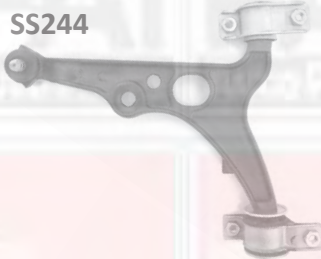

FIAT

TIPO

01/88 - 10/96

STEERING

SS457

SS458

FRONT SUSPENSION

SS3022

SS3023

SS732

SS732

SS3023

SS3022

SS244

SS679

SS679

SS246

SS455

SS503

SS599

SS456

Description	Application Notes	Part No	Product Notes	OE Ref.No.
Tie rod end left		SS457		7591216
Tie rod end right		SS458		7591215
Wishbone left	-> 7068090	SS244	15mm pin	46407372
Wishbone right	-> 7068090	SS246	15mm pin	46407373
Wishbone left	7068091 ->	SS455	17mm pin	46423820
Wishbone right	7068091 ->	SS456	17mm pin	46423821
Strut mount with bearing		SS3022		46414183
Strut mount with bearing		SS3022		46414183
Strut mount with bearing		SS3023		46414184
Strut mount with bearing		SS3023		46414184
Bush wishbone forward		SS679		7601064
Bush wishbone rearward left		SS503		7601065
Bush wishbone rearward right		SS599		7601068
Link rod		SS732		7601647