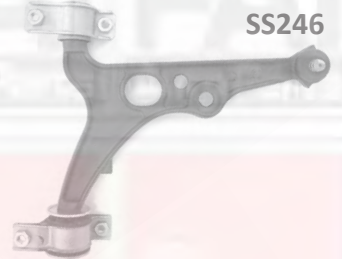

FIAT

TIPO

01/88 - 10/96

STEERING

SS457

SS458

FRONT SUSPENSION

SS3022

SS3023

SS732

SS732

SS3023

SS3022

SS244

SS679

SS679

SS246

SS455

SS503

SS599

SS456

Description	Application Notes	Part No	Product Notes	OE Ref.No.
Tie rod end left		SS457		7591216
Tie rod end right		SS458		7591215
Wishbone left	-> 7068090	SS244	15mm pin	46407372
Wishbone right	-> 7068090	SS246	15mm pin	46407373
Wishbone left	7068091 ->	SS455	17mm pin	46423820
Wishbone right	7068091 ->	SS456	17mm pin	46423821
Strut mount with bearing		SS3022		46414183
Strut mount with bearing		SS3022		46414183
Strut mount with bearing		SS3023		46414184
Strut mount with bearing		SS3023		46414184
Bush wishbone forward		SS679		7601064
Bush wishbone rearward left		SS503		7601065
Bush wishbone rearward right		SS599		7601068
Link rod		SS732		7601647