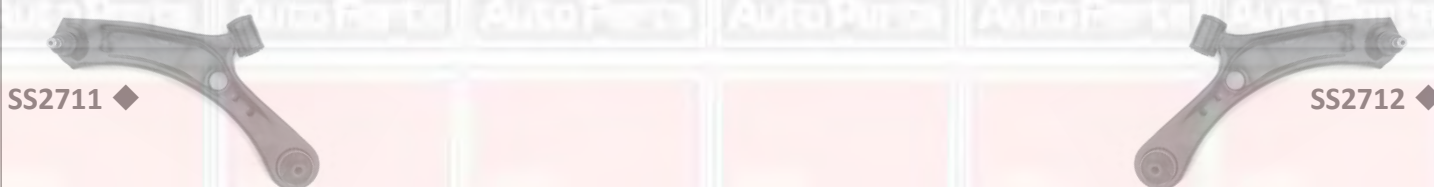

FRONT SUSPENSION

Description	Application Notes	Part No	Product Notes	OE Ref.No.
Rack end left		SS7018 ◆	L - 334mm - M14 x 1.5	
Rack end right		SS7019 ◆	L - 334mm - M14 x 1.6	
Wishbone Left		SS2711 ◆		
Wishbone Right		SS2712 ◆