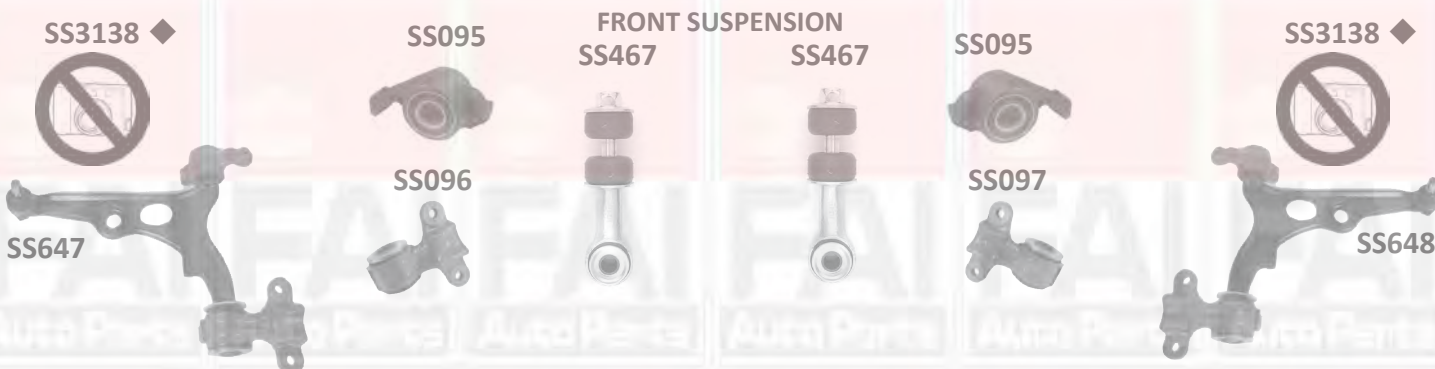

FIAT COMMERCIAL

SCUDO

09/96 - 10/06

STEERING

Description	Application Notes	Part No	Product Notes	OE Ref.No.
Tie rod end	09/96-08/03	SS646		1306003080
Tie rod end	09/.03-	SS2418		77362279
Rack end	09/96-08/03	SS094		9566950880
Rack end	09/03-	SS5722		9947713
Strut mount bearing		SS3138 ◆		
Wishbone left		SS647		1313083080
Wishbone right		SS648		1313084080
Bush wishbone forward		SS095		
Bush wishbone rearward left		SS096		
Bush wishbone rearward right		SS097		
Link rod		SS467		1317425080

SCUDO

01/07 -