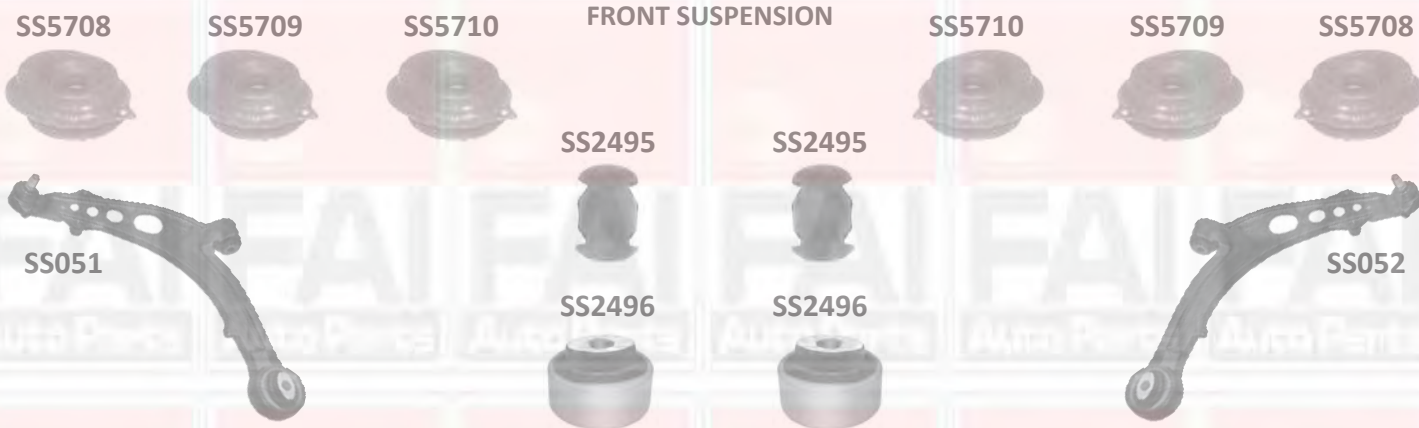

DODGE

CARAVAN II/III

95 -

FRONT SUSPENSION

REAR SUSPENSION

Description	Application Notes	Part No	Product Notes	OE Ref.No.
Front Link rod		SS2610 ◆	L 310mm - M12 x 1.75	4743454AA
Rear link rod		SS7003 ◆	L 310mm - M12 x 1.76	5272190

FIAT

PUNTO

08/93 - 07/99

STEERING

FRONT SUSPENSION

REAR SUSPENSION

Description	Application Notes	Part No	Product Notes	OE Ref.No.
Tie rod end		SS475		7702085
Rack end	manual steering	SS715		7701491
Rack end	Power steering	SS720		9945562
Strut mount with bearing		SS3020		7775940
Wishbone left	exc GT	SS453		46430002
Wishbone right	exc GT	SS454		46430003
Wishbone left	GT only	SS4729		46429834
Wishbone right	GT only	SS4730		46429835
Bush wishbone forward		SS714		46813841
Bush wishbone rearward left		SS721		7775343
Bush wishbone rearward right		SS724		7775344
Bush subframe rear rearward		SS441		7756218
Bush subframe rear forward		SS442		7755671
Kit trailing arm rear		SS2235		

FIAT

PUNTO

08/99 - 05

STEERING

FRONT SUSPENSION

REAR SUSPENSION

Description	Application Notes	Part No	Product Notes	OE Ref.No.
Tie rod end		SS475		7702085
Rack end		SS725		9948343
Strut mount	1.2 exc Sporting -03	SS5708	colour code white	
Strut mount	1.2 Sporting, 1.8HGT -03	SS5709	colour code green	
Strut mount	1.9D,1.9JTD -03	SS5710	colour code yellow	
Wishbone left		SS051		46545660
Wishbone right		SS052		46545661
Bush wishbone forward		SS2495		
Bush wishbone rearward		SS2496		
Bush subframe rear		SS4734		46476755

FIAT

PUNTO / GRANDE PUNTO

10/05 -

STEERING

FRONT SUSPENSION

Description	Application Notes	Part No	Product Notes	OE Ref.No.
Tie rod end left		SS5714		77363829
Tie rod end right		SS5715		77363830
Rack end		SS5713		
Wishbone left		SS5716		55703629
Wishbone right		SS5717		55703627
Wishbone bush		SS5718		
Wishbone bush		SS5719		
Ball joint		SS5711		
Link rod		SS5712		55700753