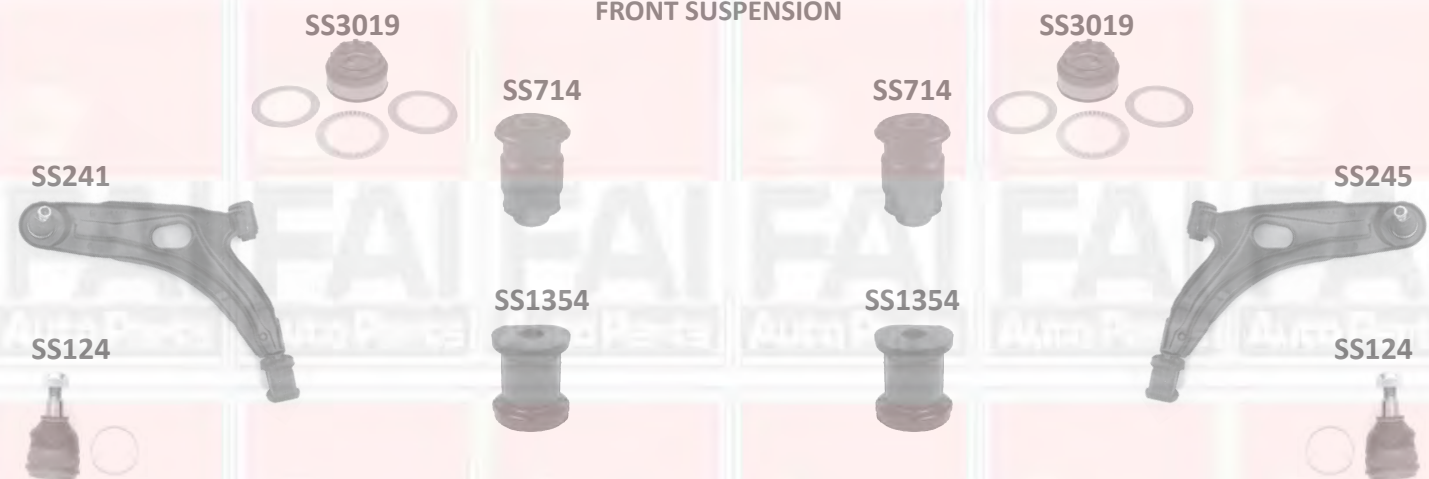

SS2403

SS095

SS2453

SS4736

SS4735

Description	Application Notes	Part No	Product Notes	OE Ref.No.
Tie rod end		SS2418		405912
Tie rod end	04-	SS5721		77362279
Rack end		SS2419		
Rack end	04-	SS5722		9947713
Wishbone left		SS2452		
Wishbone right		SS2453		
Bush wishbone forward		SS095		
Bush wishbone rearward right		SS4735		
Bush wishbone rearward left		SS4736		
Link rod		SS2403	dia 22mm	

FIAT

UNO

05/83 - 03/94

STEERING

SS338

SS338

FRONT SUSPENSION

Description	Application Notes	Part No	Product Notes	OE Ref.No.
Tie rod end		SS338		5958246
Strut mount with bearing		SS3019		4400895
Wishbone left		SS241		5939683
Wishbone right		SS245		5939685
Ball joint		SS124		4254278
Bush wishbone forward		SS714		46813841
Bush wishbone rearward		SS1354		5927293

FIAT

FAI Auto Parts	FAI Auto Parts	FAI Auto Parts	FAI Auto Parts	FAI Auto Parts	FAI Auto Parts
FAI Auto Parts	FAI Auto Parts	FAI Auto Parts	FAI Auto Parts	FAI Auto Parts	FAI Auto Parts
FAI Auto Parts	FAI Auto Parts	FAI Auto Parts	FAI Auto Parts	FAI Auto Parts	FAI Auto Parts
FAI Auto Parts	FAI Auto Parts	FAI Auto Parts	FAI Auto Parts	FAI Auto Parts	FAI Auto Parts
FAI Auto Parts	FAI Auto Parts	FAI Auto Parts	FAI Auto Parts	FAI Auto Parts	FAI Auto Parts
FAI Auto Parts	FAI Auto Parts	FAI Auto Parts	FAI Auto Parts	FAI Auto Parts	FAI Auto Parts
FAI Auto Parts	FAI Auto Parts	FAI Auto Parts	FAI Auto Parts	FAI Auto Parts	FAI Auto Parts
FAI Auto Parts	FAI Auto Parts	FAI Auto Parts	FAI Auto Parts	FAI Auto Parts	FAI Auto Parts
FAI Auto Parts	FAI Auto Parts	FAI Auto Parts	FAI Auto Parts	FAI Auto Parts	FAI Auto Parts
FAI Auto Parts	FAI Auto Parts	FAI Auto Parts	FAI Auto Parts	FAI Auto Parts	FAI Auto Parts