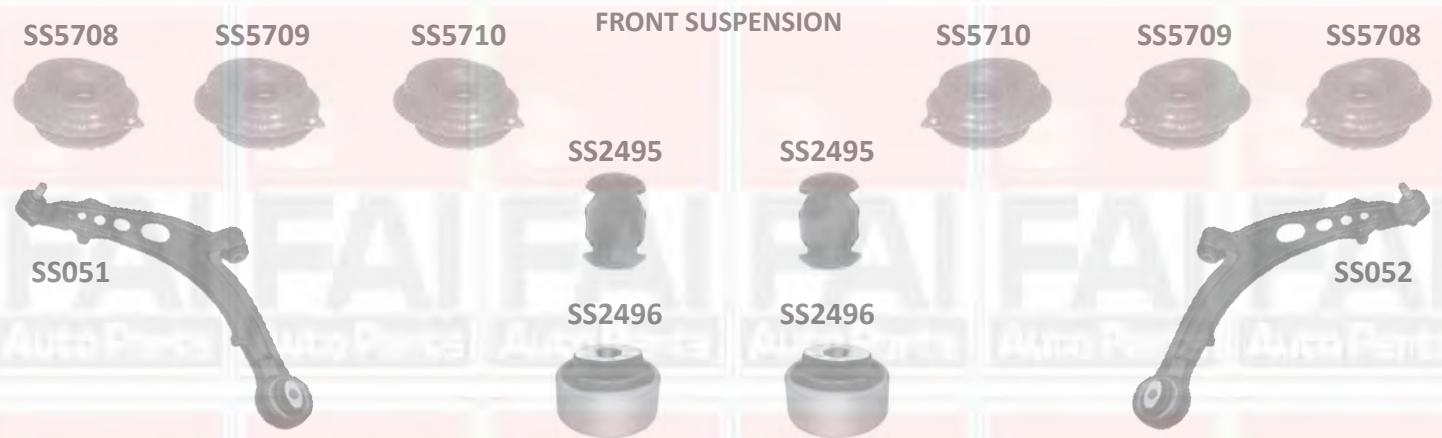

FIAT COMMERCIAL

PUNTO VAN

99 -

STEERING

REAR SUSPENSION