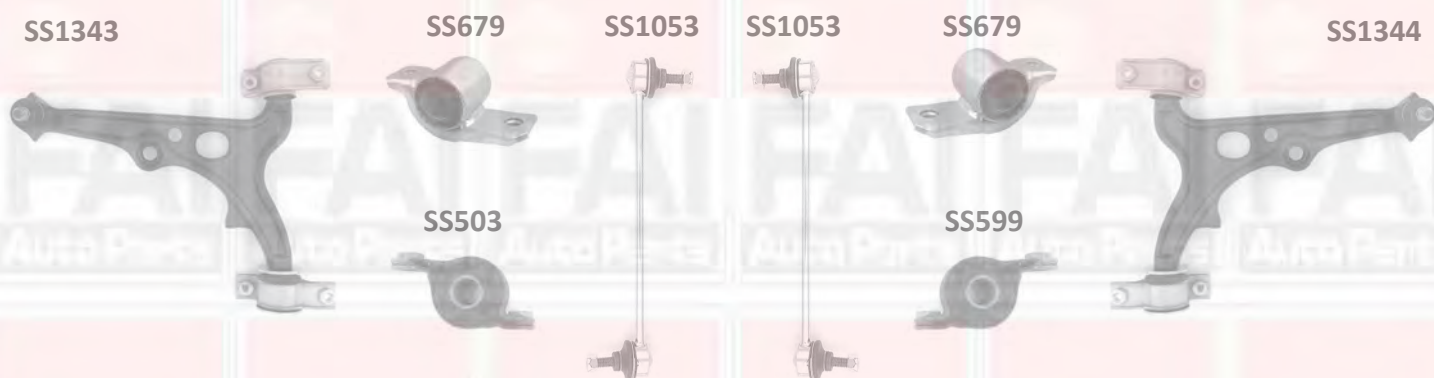

DODGE

CARAVAN II/III

95 -

FRONT SUSPENSION

REAR SUSPENSION

Description	Application Notes	Part No	Product Notes	OE Ref.No.
Front Link rod		SS2610 ◆	L 310mm - M12 x 1.75	4743454AA
Rear link rod		SS7003 ◆	L 310mm - M12 x 1.76	5272190

FIAT

LINEA

06/07 -

STEERING

FRONT SUSPENSION

Description	Application Notes	Part No	Product Notes	OE Ref.No.
Tie rod left		SS2868 ◆	Thread Size - M14 x 1.5	
Tie rod right		SS2869 ◆	Thread Size - M14 x 1.5	
Rack end		SS7046 ◆		
Wishbone left		SS5716		55703629
Wishbone right		SS5717		55703627
Ball joint		SS5711		
Wishbone bush		SS5719		
Front Link rod		SS2831 ◆		51704008

FIAT

MAREA

03/97 - 03

STEERING

FRONT SUSPENSION

REAR SUSPENSION

Description	Application Notes	Part No	Product Notes	OE Ref.No.
Tie rod end	exc 2.0 20V and 2.4JTD	SS1054		46527567
Tie rod end	exc 2.0 20V and 2.4JTD	SS4709		9947926
Rack end		SS094		9566950880
Wishbone left	exc 2.0 20V	SS1343		46474556
Wishbone right	exc 2.0 20V	SS1344		46474557
Bush wishbone forward		SS679		7601064
Bush wishbone rearward left		SS503		7601065
Link rod		SS1053		46413122
Bush wishbone rearward right		SS599		7601068
Kit trailing arm rear		SS2238		

FIAT

MULTIPLA

98 -

STEERING

FRONT SUSPENSION

REAR SUSPENSION

Description	Application Notes	Part No	Product Notes	OE Ref.No.
Tie rod end		SS1054		46527567
Rack end		SS094		9566950880
Wishbone left		SS2247		46525407
Strut mount		SS3154 ◆		
Wishbone right		SS2248		46522147
Bush wishbone forward		SS4307		
Bush wishbone rearward left		SS5547		46525407
Bush wishbone rearward right		SS5548		46522142
Link rod		SS1053		46413122
Bush anti roll bar		SS4712		
Trailing arm left	NON ABS	SS4519		
Trailing arm right	NON ABS	SS4520		
Suspension arm left	ABS	SS5600		
Suspension arm right	ABS	SS5601		
Kit trailing arm rear		SS2238		