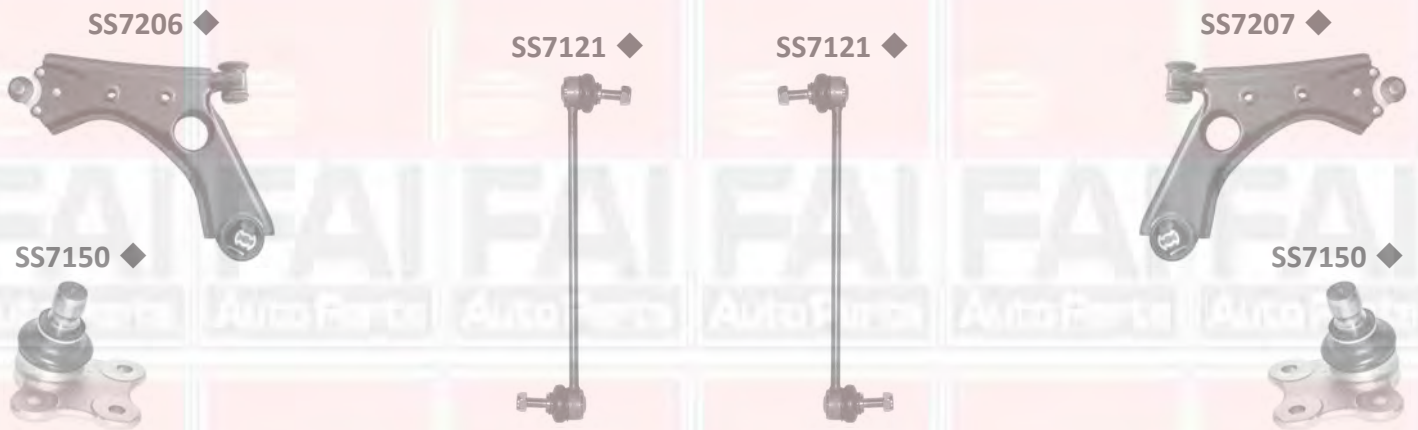

FIAT

DOBLO (continued)

11/00 -

Description	Application Notes	Part No	Product Notes	OE Ref.No.
Tie rod end	-> 5120133 with PAS	SS1054		9947714
Tie rod end left	5120134 -> wth PAS	SS4707		98845032
Tie rod end right	5120134 -> wth PAS	SS4708		98845031
Rack end	11/00 - 11/01	SS5702		
Rack end	11/01 -	SS707		
Strut mount left		SS5703		
Strut mount right		SS5704		
Wishbone left	For vehicles with heavy duty suspension	SS6098		98810140
Wishbone right	For vehicles with heavy duty suspension	SS6099		98810139
Wishbone left	-08/06 exc. h/d suspension	SS1341		46777741
Wishbone right	-08/06 exc. h/d suspension	SS1342		46777742
Wishbone left	08/06-	SS7076 ◆		51772992
Wishbone right	08/06-	SS7077 ◆		51772988
Ball joint		SS706		46543045
Bush wishbone forward		SS2536		
Bush wishbone rearward left		SS2498		
Bush wishbone rearward right		SS2497		
Bush wishbone rearward left	1.9 JTD only	SS6271	Aluminium type	
Bush wishbone rearward right	1.9 JTD only	SS6270	Aluminium type	
Link rod rear	00 - 05	SS2239	Length 118mm	46767267
Link rod	05-	SS6100	Length 133mm	51717001

DOBLO (152)

02/10 -

FRONT SUSPENSION

Description	Application Notes	Part No	Product Notes	OE Ref.No.
Wishbone left		SS7206 ◆		51810665
Wishbone right		SS7207 ◆		51810664
Ball joint		SS7150 ◆		
Front link rod		SS7121 ◆		51848645