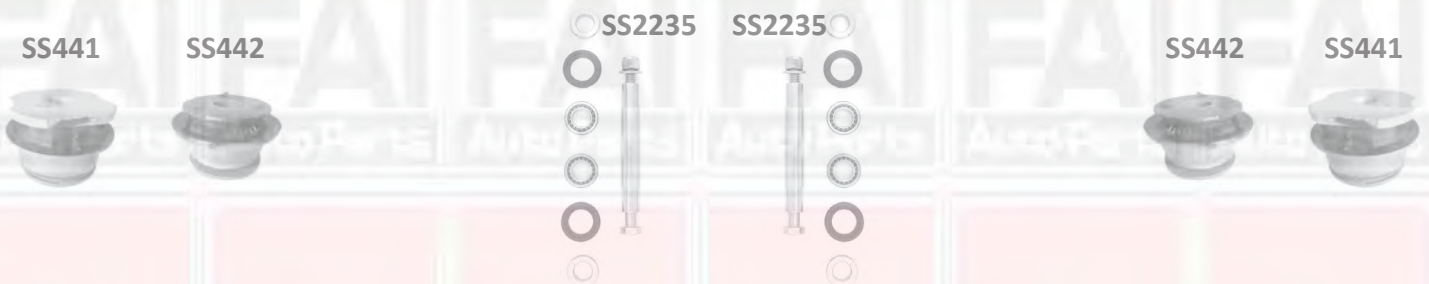

Description	Application Notes	Part No	Product Notes	OE Ref.No.
Tie rod end		SS475		7702085
Rack end	manual steering	SS715		7701491
Rack end	Power steering	SS720		9945562
Strut mount with bearing		SS3020		7775940
Wishbone left		SS453		46430002
Wishbone right		SS454		46430003
Bush wishbone forward		SS714		46813841
Bush wishbone rearward left		SS721		7775343
Bush wishbone rearward right		SS724		7775344
Bush subframe rear rearward		SS441		7756218
Bush subframe rear forward		SS442		7755671
Kit trailing arm rear		SS2235