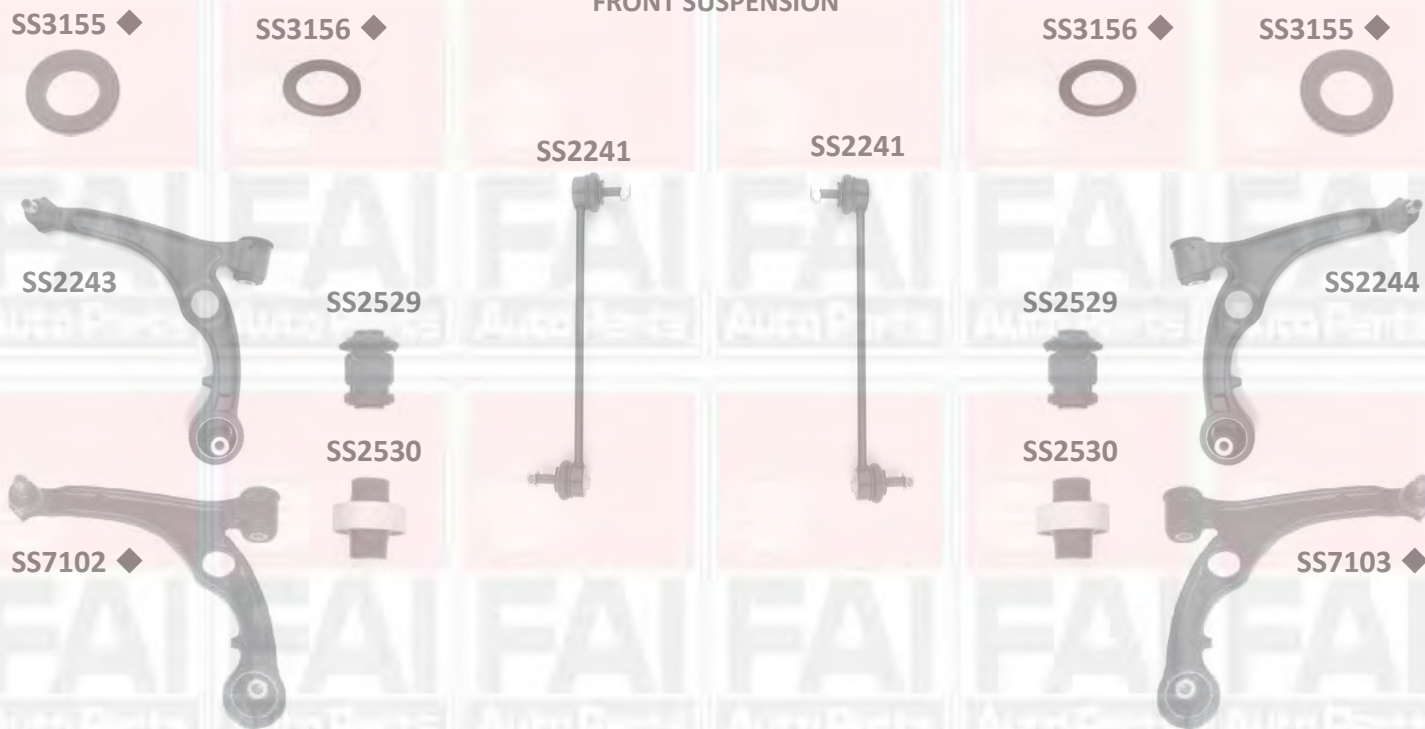

FIAT

STILO

10/01 -

STEERING

FRONT SUSPENSION

Description	Application Notes	Part No	Product Notes	OE Ref.No.
Rack end		SS4738		9949217
Tie rod end		SS2242		9949218
Strut mount		SS3155 ◆		
Strut mount bearing		SS3156 ◆		
Wishbone left	-> 495306/495451	SS2243	12.5mm forged type	50700797
Wishbone right	-> 495306/495451	SS2244	12.5mm forged type	50700779
Wishbone left	495306 495452 -> 10/06	SS7102 ◆	14mm forged type	50705083
Wishbone right	495306 495452 -> 10/06	SS7103 ◆	14mm forged type	50705084
Bush wishbone forward		SS2529		50700443
Bush wishbone rearward		SS2530		50700778
Link rod		SS2241	290mm	50700464

FIAT

TEMPRA

09/90 - 10/96

STEERING

SS457

SS458

FRONT SUSPENSION

SS3022