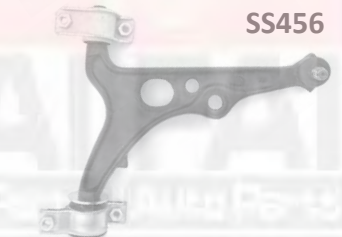

SS246

SS455

SS503

SS599

SS456

Description	Application Notes	Part No	Product Notes	OE Ref.No.
Tie rod end left		SS457		7591216
Tie rod end right		SS458		7591215
Wishbone left	-> 7068090	SS244	15mm pin	46407372
Wishbone right	-> 7068090	SS246	15mm pin	46407373
Wishbone left	7068091 ->	SS455	17mm pin	46423820
Wishbone right	7068091 ->	SS456	17mm pin	46423821
Strut mount with bearing		SS3022		46414183
Strut mount with bearing		SS3022		46414183
Strut mount with bearing		SS3023		46414184
Strut mount with bearing		SS3023		46414184
Bush wishbone forward		SS679		7601064
Bush wishbone rearward left		SS503		7601065
Bush wishbone rearward right		SS599		7601068
Link rod		SS732		7601647