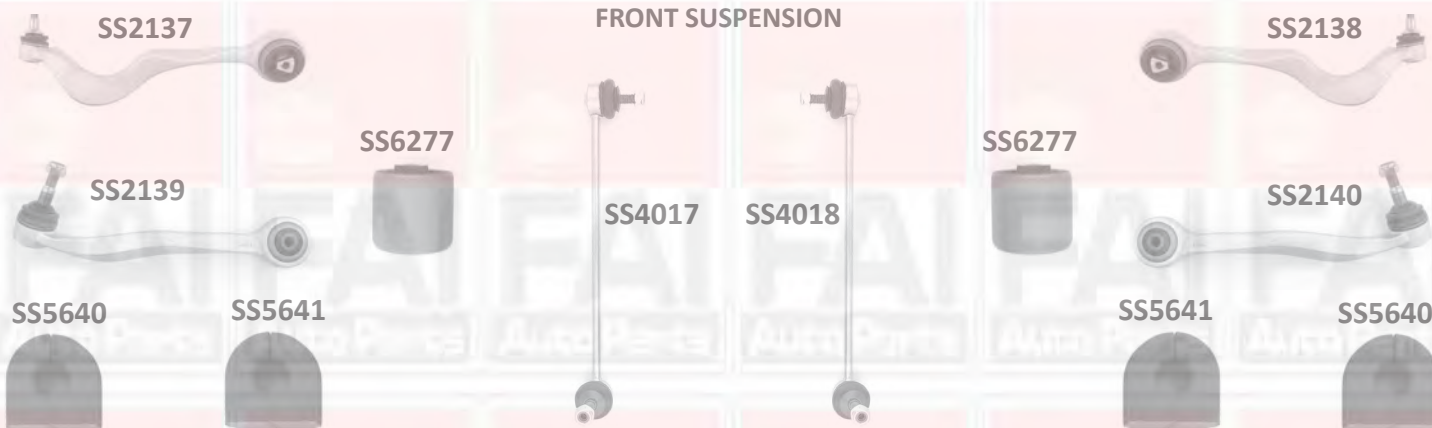

BMW

5 SERIES (E60/61)

03 -

STEERING

FRONT SUSPENSION

REAR SUSPENSION

Description	Application Notes	Part No	Product Notes	OE Ref. No.
Tie rod end		SS2033		32216756369
Rack end		SS5643		
Wishbone forward left		SS2137		31126760183
Wishbone forward right		SS2138		31126760184
Wishbone rearward left		SS2139		31126760181
Wishbone rearward right		SS2140		31126760182
Bush inner lower	fits SS2137/2138	SS6277		31120305612
Anti-roll bar Bush		SS5640	23.6mm	31356761589
Anti-roll bar Bush		SS5641	25mm	
Link rod rear left		SS4017		31356769500
Link rod rear right		SS4018		31356769499
Link rod rear	Dynamic drive	SS6073		33506768493
Link rod rear	exc dynamic drive	SS5642		33556761000
Arm rear forward upper	12/01-05/04 only	SS4613		33321096797
Suspension arm left		SS5644		33326768789
Suspension arm right		SS5645		33326768790

BMW

6 SERIES (E63/64)

04 -

STEERING

FRONT SUSPENSION

REAR SUSPENSION

Description	Application Notes	Part No	Product Notes	OE Ref.No.
Tie rod end		SS2033		32216756369
Rack end		SS5643		
Wishbone left		SS5652		31126756101
Wishbone right		SS5653		31126756102
Suspension arm left		SS5654		31126755835
Suspension arm right		SS5655		31126755836
Anti-roll bar Bush		SS5640		31356761589
Anti-roll bar Bush		SS5641		
Link rod rear left		SS4017		31356769500
Link rod rear right		SS4018		31356769499
Suspension arm left		SS5644		33326768789
Suspension arm right		SS5645		33326768790
Link rod rear	exc dynamic drive	SS5642		33556761000
Link rod rear	dynamic drive	SS6073		33506768493