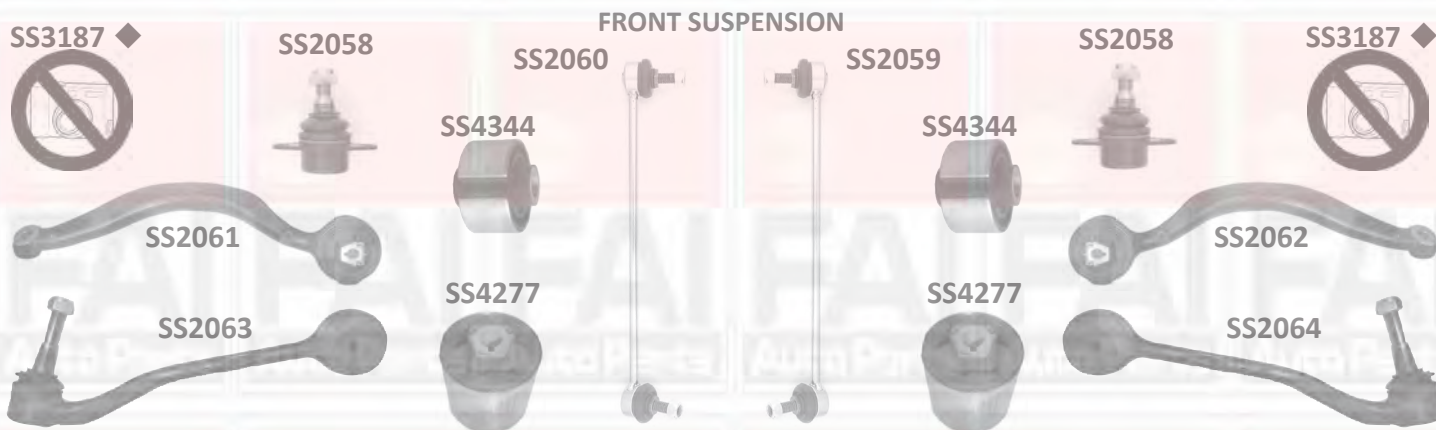

BMW

X3 (E83)

04 -

STEERING

FRONT SUSPENSION

REAR SUSPENSION

Description	Application Notes	Part No	Product Notes	OE Ref.No.
Tie rod end		SS5658		32413413476
Rack end		SS2057		
Strut mount		SS3005		31331091709
Wishbone left		SS5659		31103412137
Wishbone right		SS5660		31103412138
Wishbone left		SS5661		31103415027
Wishbone right		SS5662		31123415028
Ball joint		SS5663		31103412726
Link rod left		SS5664		31303413201
Link rod right		SS5665		31303413202
Link rod		SS5666		33503413197
Trailing arm bush		SS7144 ◆		33313418342

BMW

X5 (E53)

07/00 -

STEERING

Description	Application Notes	Part No	Product Notes	OE Ref.No.
Tie rod end	07/00 - 11/03	SS2056		
Tie rod end	11/03 -	SS6219		32106774335
Rack end		SS2057		
Strut mount with bearing		SS3187 ◆		31336769584
Wishbone left forward		SS2061		31121096170
Wishbone right forward		SS2062		31121096169
Wishbone left rearward		SS2063		31126760276
Wishbone right rearward		SS2064		31126760275
Ball joint		SS2058		31126756491
Bush wishbone	for SS2061/62	SS4277		31121096372
Bush wishbone	for SS2063/64	SS4344		33321095414
Link rod left		SS2060		31356750703
Link rod right		SS2059		31356750704
Link rod rear		SS4030		33551096735
Bush wishbone	SS4031/32	SS4315		
Arm rear lower left		SS4032		33321095411
Arm rear lower right		SS4031		33321095412
Rear ball joint		SS6315 ◆		
Subframe Bush		SS5667		33311093662
Suspension arm		SS5668		33326788269
Strut mount with bearing		SS3106 ◆		