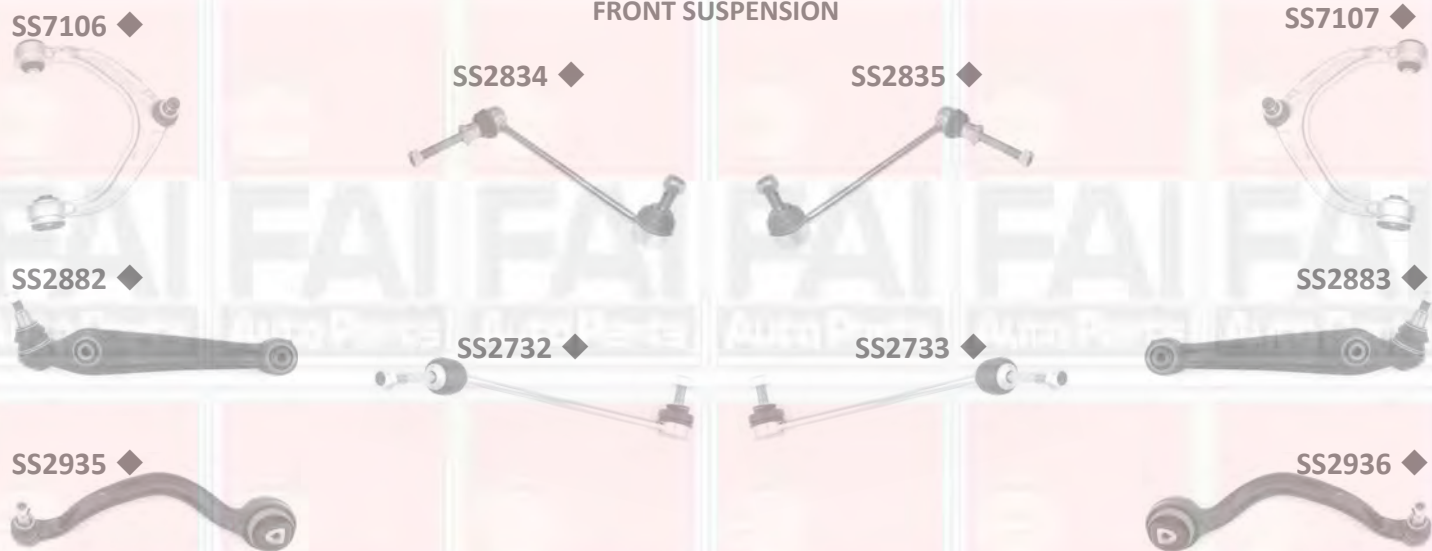

BMW

X5 (E70)

11/06 -

STEERING

FRONT SUSPENSION

REAR SUSPENSION

Description	Application Notes	Part No	Product Notes	OE Ref.No.
Tie rod end		SS2731 ◆		32106780984
Rack end		SS2870 ◆		3226773749
Wishbone upper left		SS7106 ◆		31126776417
Wishbone upper right		SS7107 ◆		31126776418
Wishbone lower left		SS2882 ◆		31126771893
Wishbone lower right		SS2883 ◆		31126771894
Arm lower left		SS2935 ◆		31126773949
Arm lower right		SS2936 ◆		31126773950
Link rod link left	with dynamic control	SS2834 ◆	M12 x 1.5	37116771929
Link rod link right	with dynamic control	SS2835 ◆	M12 x 1.5	37116771930
Link rod front left	w/o dynamic control	SS2732 ◆		31356773023
Link rod front right	w/o dynamic control	SS2733 ◆		31356773024
Link rod Rear		SS2796 ◆	M12 X 1.5	33556771937