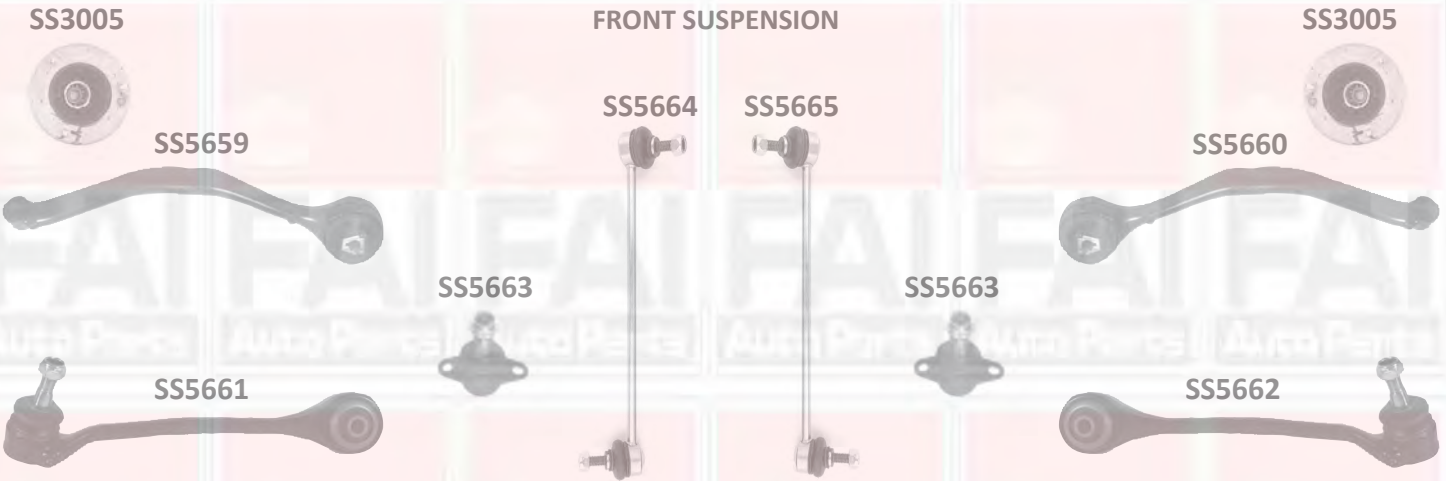

BMW

X3 (E83)

04 -

STEERING

FRONT SUSPENSION

REAR SUSPENSION

Description	Application Notes	Part No	Product Notes	OE Ref.No.
Tie rod end		SS5658		32413413476
Rack end		SS2057		
Strut mount		SS3005		31331091709
Wishbone left		SS5659		31103412137
Wishbone right		SS5660		31103412138
Wishbone left		SS5661		31103415027
Wishbone right		SS5662		31123415028
Ball joint		SS5663		31103412726
Link rod left		SS5664		31303413201
Link rod right		SS5665		31303413202
Link rod		SS5666		33503413197
Trailing arm bush		SS7144 ◆		33313418342

BMW

X5 (E53)

07/00 -

STEERING

Description	Application Notes	Part No	Product Notes	OE Ref.No.
Tie rod end	07/00 - 11/03	SS2056		
Tie rod end	11/03 -	SS6219		32106774335
Rack end		SS2057		
Strut mount with bearing		SS3187 ◆		31336769584
Wishbone left forward		SS2061		31121096170
Wishbone right forward		SS2062		31121096169
Wishbone left rearward		SS2063		31126760276
Wishbone right rearward		SS2064		31126760275
Ball joint		SS2058		31126756491
Bush wishbone	for SS2061/62	SS4277		31121096372
Bush wishbone	for SS2063/64	SS4344		33321095414
Link rod left		SS2060		31356750703
Link rod right		SS2059		31356750704
Link rod rear		SS4030		33551096735
Bush wishbone	SS4031/32	SS4315		
Arm rear lower left		SS4032		33321095411
Arm rear lower right		SS4031		33321095412
Rear ball joint		SS6315 ◆		
Subframe Bush		SS5667		33311093662
Suspension arm		SS5668		33326788269
Strut mount with bearing		SS3106 ◆		