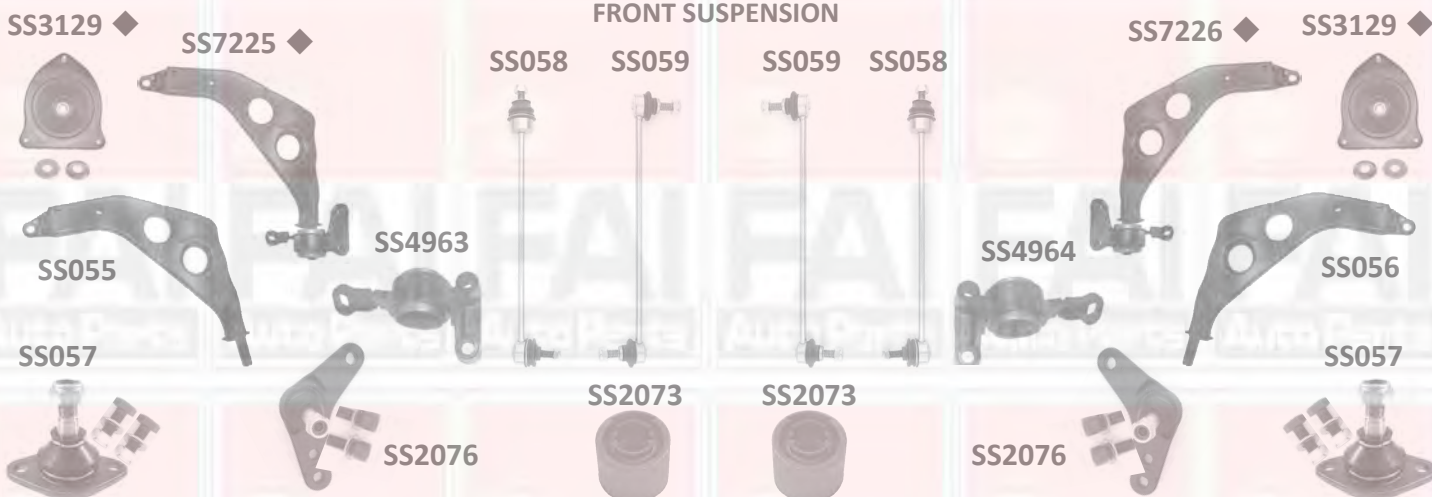

BMW MINI

MINI (R50 R53) ONE, COOPER, COOPER S

04/01 - 08/07

STEERING

FRONT SUSPENSION

REAR SUSPENSION

Description	Application Notes	Part No	Product Notes	OE Ref.No.
Tie rod end left	01-05/03 only	SS053		32216754564
Tie rod end right	01-05/03 only	SS054		32216754566
Tie rod end left	05/03-	SS6248		32136761559
Tie rod end right	05/03-	SS6247		32116761560
Rack end		SS2411		32116754563
Strut mount with bearing		SS3129 ◆		
Wishbone left		SS055		31126761409
Wishbone right		SS056		31126761410
Mini wishbone kit		SS7225 ◆	complete With bush (assembled)	31126761409 31126757562
Mini wishbone kit		SS7226 ◆	complete With bush (assembled)	31126761410 31126757561
Ball joint outer		SS057		32126756309
Ball joint left		SS2076		31126754991
Ball joint right		SS2077		31126753992
Bush wishbone rearward		SS2073	without bracket	31126757551
Bush wishbone rearward left		SS4963	with bracket	31126757561
Bush wishbone rearward right		SS4964	with bracket	31126757562
Link rod	One/Cooper S	SS059		31356759537
Link rod	Cooper only	SS058		31351507989
Link rod rear		SS060		33551507999
Strut mount with bearing		SS3130 ◆		

BMW MINI

MINI (R55,R56) ONE, COOPER, COOPER S, CLUBMAN

11/06 -

STEERING

FRONT SUSPENSION

REAR SUSPENSION

Description	Application Notes	Part No	Product Notes	OE Ref.No.
Tie rod end left		SS2930 ◆	Thread Size - M12 x 1.5	32106778437
Tie rod end right		SS2929 ◆	Thread Size - M12 x 1.5	32106778438
Rack end		SS2931 ◆		
wishbone left		SS2933 ◆		31126772301
wishbone right		SS2932 ◆		31126772302
Mini wishbone kit		SS7202 ◆	complete With bush (assembled)	31126772301 31126772235
Mini wishbone kit		SS7203 ◆	complete With bush (assembled)	31126772302 31126772236
Bush wishbone rearward left		SS7228 ◆	with bracket	31126772235
Bush wishbone rearward right		SS7229 ◆	with bracket	31126772236
Ball joint left		SS2816 ◆		31126772303
Ball joint right		SS2815 ◆		31126772304
Link rod		SS059		31356759537
Link rod rear		SS060		33551507999