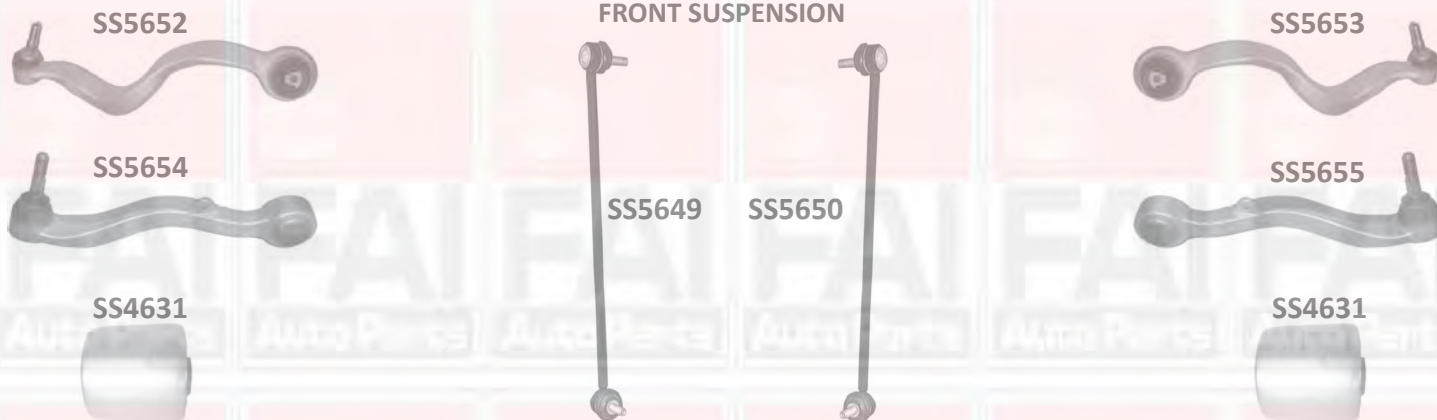

SS4028

SS1021

SS1021

Description	Application Notes	Part No	Product Notes	OE Ref.No.
Tie rod end left		SS4020		32211141345
Tie rod end right		SS4019		32211141346
Centre rod	RHD only	SS4628		32211093434
Wishbone forward left		SS4027	Alloy	31121141961
Wishbone forward right		SS4026	Alloy	31121141962
Wishbone rearward left		SS4024		31121141721
Wishbone rearward right		SS4023		31121141722
Bush wishbone rearward		SS4629	For SS4023/4	31129071085
Bush wishbone		SS4605		31121133710
Link rod		SS4021		31351091496
Link rod rear		SS4022		33551091497
Arm rear lower left		SS4029		33321090905
Arm rear lower right		SS4028		33321090906
Arm rear upper		SS1021		33321090745
Bush arm rear upper		SS4630	For SS4025	33321090102

BMW

7 SERIES (E65/66)

01 -

STEERING

FRONT SUSPENSION

REAR SUSPENSION

Description	Application Notes	Part No	Product Notes	OE Ref.No.
Tie rod end		SS2033		32216756369
Rack end		SS5651		
Suspension arm left		SS5654		31126755835
Suspension arm right		SS5655		31126755836
Wishbone left		SS5652		31126756101
Wishbone right		SS5653		31126756102
Bush wishbone		SS4631		31126765991
Link rod left		SS5649		31356753767
Link rod right		SS5650		31356753768
Link rod	active stabiliser models	SS5647		33556753770
Link rod	exc active stabiliser models	SS5648		33556757460
Suspension arm left		SS5656		33326770775
Suspension arm right		SS5657		33326769972

BMW

X3 (E83)

04 -

STEERING

FRONT SUSPENSION

REAR SUSPENSION

Description	Application Notes	Part No	Product Notes	OE Ref.No.
Tie rod end		SS5658		32413413476
Rack end		SS2057		
Strut mount		SS3005		31331091709
Wishbone left		SS5659		31103412137
Wishbone right		SS5660		31103412138
Wishbone left		SS5661		31103415027
Wishbone right		SS5662		31123415028
Ball joint		SS5663		31103412726
Link rod left		SS5664		31303413201
Link rod right		SS5665		31303413202
Link rod		SS5666		33503413197
Trailing arm bush		SS7144 ◆		33313418342