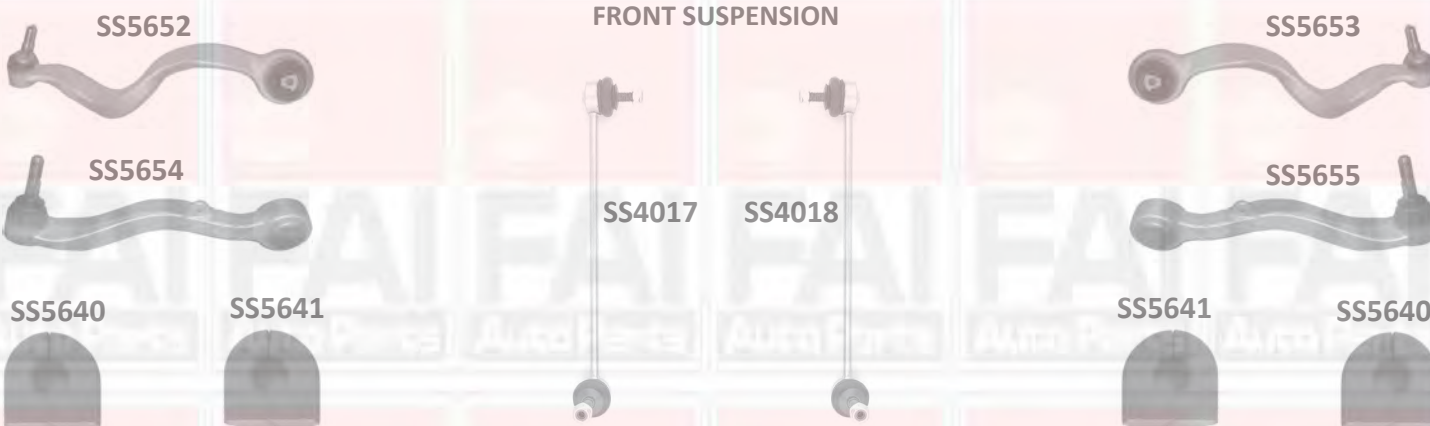

BMW

5 SERIES (E60/61)

03 -

STEERING

FRONT SUSPENSION

REAR SUSPENSION

Description	Application Notes	Part No	Product Notes	OE Ref. No.
Tie rod end		SS2033		32216756369
Rack end		SS5643		
Wishbone forward left		SS2137		31126760183
Wishbone forward right		SS2138		31126760184
Wishbone rearward left		SS2139		31126760181
Wishbone rearward right		SS2140		31126760182
Bush inner lower	fits SS2137/2138	SS6277		31120305612
Anti-roll bar Bush		SS5640	23.6mm	31356761589
Anti-roll bar Bush		SS5641	25mm	
Link rod rear left		SS4017		31356769500
Link rod rear right		SS4018		31356769499
Link rod rear	Dynamic drive	SS6073		33506768493
Link rod rear	exc dynamic drive	SS5642		33556761000
Arm rear forward upper	12/01-05/04 only	SS4613		33321096797
Suspension arm left		SS5644		33326768789
Suspension arm right		SS5645		33326768790

BMW

6 SERIES (E63/64)

04 -

STEERING

FRONT SUSPENSION

REAR SUSPENSION

Description	Application Notes	Part No	Product Notes	OE Ref.No.
Tie rod end		SS2033		32216756369
Rack end		SS5643		
Wishbone left		SS5652		31126756101
Wishbone right		SS5653		31126756102
Suspension arm left		SS5654		31126755835
Suspension arm right		SS5655		31126755836
Anti-roll bar Bush		SS5640		31356761589
Anti-roll bar Bush		SS5641		
Link rod rear left		SS4017		31356769500
Link rod rear right		SS4018		31356769499
Suspension arm left		SS5644		33326768789
Suspension arm right		SS5645		33326768790
Link rod rear	exc dynamic drive	SS5642		33556761000
Link rod rear	dynamic drive	SS6073		33506768493

BMW

7 SERIES (E32)

87 - 94

STEERING

SS919

SS920

SS920

SS919