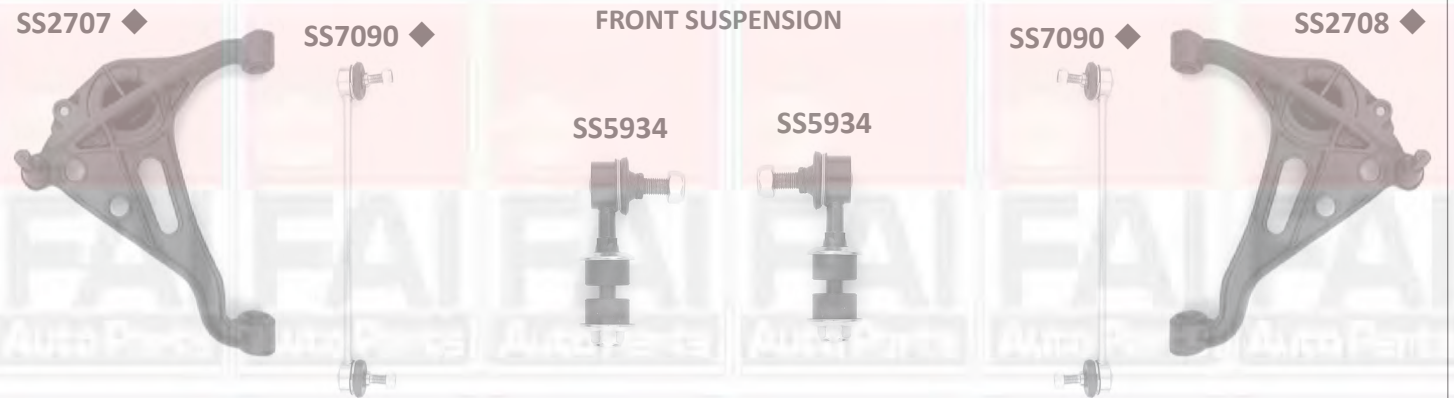

SS4385

SS2072

SS867

SS2071

SS2071

Description	Application	Part No	Product	OE Ref.No.
Tie rod end		SS2046		4881060B00
Wishbone left		SS866		4520260G00
Wishbone right		SS867		4520160G00
Bush wishbone forward		SS2072		4553070C00
Bush wishbone rearward		SS2071		4554060E00
Link rod		SS4385		4663060G00

SUZUKI

GRAND VITARA

98 - 05

STEERING

FRONT SUSPENSION

Description	Application	Part No	Product	OE Ref.No.
Tie rod end left	3 door hard top / 5 door Estate	SS2031		4883065D00
Tie rod end right	3 door hard top / 5 door Estate	SS2032		
Tie rod end outer left	3 door soft top only	SS5936		4882067D00
Tie rod end outer right	3 door soft top only	SS5937		4881067D00
Rack end		SS5935		4883065D00
Wishbone Left		SS2707 ◆		45202-65D01
Wishbone Right		SS2708 ◆		45201-65D01
Link rod	3 door soft top only	SS2267		4242067D00
Link rod	3 door soft top only/5 door	SS2268		4242065D00

SUZUKI

GRAND VITARA

05 -

STEERING

Description	Application	Part No	Product	OE Ref.No.
Tie rod end left	3 door hard top / 5 door Saloon	SS2031		4883065D00
Tie rod end right	3 door hard top / 5 door Saloon	SS2032		
Rack end		SS5933		4883067D01
Wishbone Left		SS2707 ◆		45201-65D00
Wishbone Right		SS2708 ◆		45202-65D00
front link rod		SS7090 ◆	L - 300mm - M10 x 1.5	42420-65J00
Link rod		SS5934		4242067D01