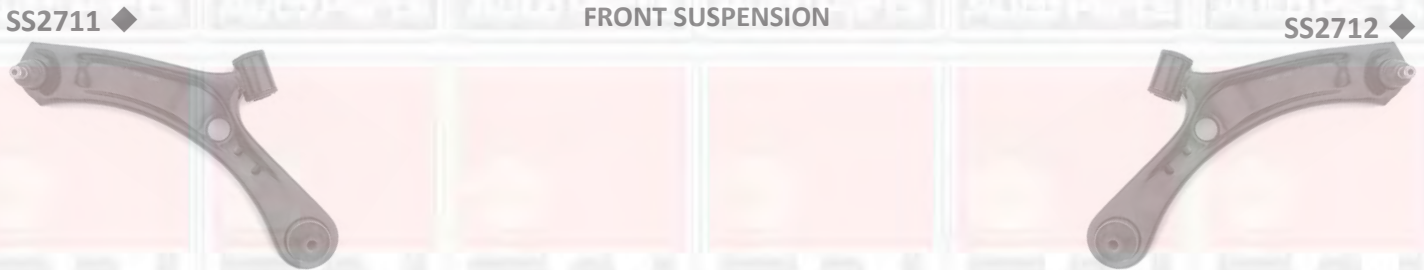

SS5946

SS5946

SS5939

Description	Application	Part No	Product	OE Ref.No.
Tie rod end		SS5942		4881063J00
Rack end		SS5941		4883063J00
Wishbone left		SS5943		4520263J00
Wishbone right		SS5944		4520163J00
Wishbone bush forward		SS5945		
Wishbone bush rearward		SS5946		
Ball joint		SS5939		
Link rod		SS5940		4242062J00

SUZUKI

SX4

06/06 -

STEERING

FRONT SUSPENSION

Description	Application	Part No	Product	OE Ref.No.
Tie rod end		SS7014 ◆	L - 84 mm -M14 x 1.25	4881079J01
Rack end left		SS7018 ◆	L - 334mm - M14 x 1.5	48830-79J10
Rack end right		SS7019 ◆	L - 334mm - M14 x 1.5	48830-79J00
Wishbone Left		SS2711 ◆		45202-79J00,
Wishbone Right		SS2712 ◆		45201-79J00

VITARA

96 - 99

STEERING

FRONT SUSPENSION

Description	Application	Part No	Product	OE Ref.No.
Tie rod end outer	1.6 only	SS868		4881080001
Tie rod end inner		SS1206		4882060A00
Tie rod end	2.0 V6/2.0 TD	SS5325		4881077
Wishbone left	1.6 petrol	SS5947		4520185C00
Wishbone right	1.6 petrol	SS5948		4520285C00
Ball joint	1.6 only	SS5322		4520085C00
Bush wishbone forward		SS5326	64x45x12mm	931912004
Bush wishbone rearward		SS5329	64x41x14mm	931914007
Link rod		SS5324		