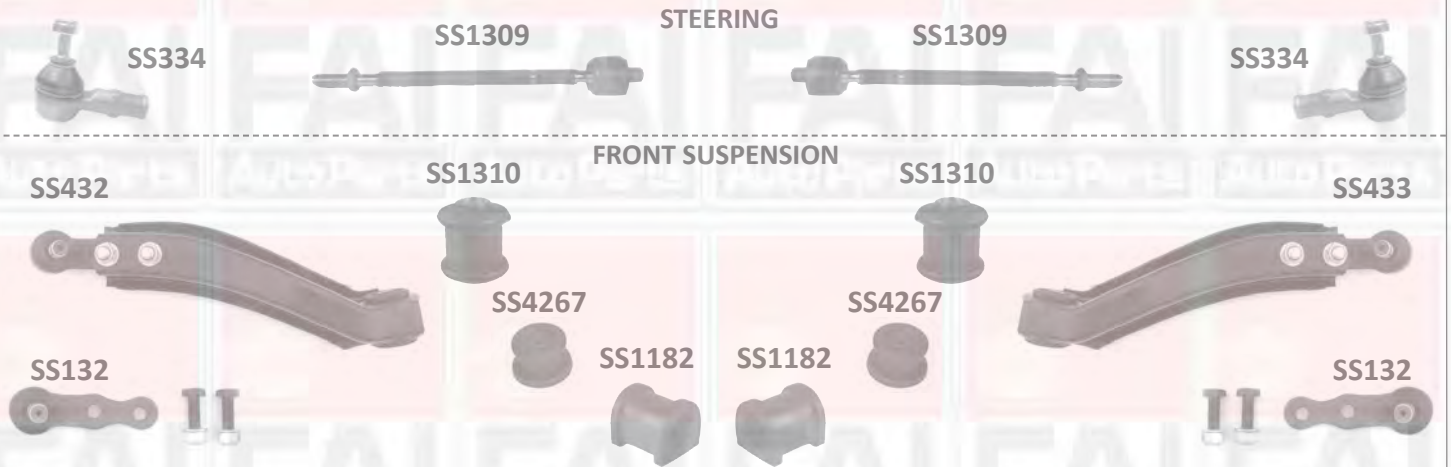

VAUXHALL COMMERCIAL

COMBO B

04/94 - 96

Description	Application Notes	Part No	Product Notes	OE Ref.No.
Tie rod end	-> V3023597 V4166925	SS334		26011925
Rack end	PAS	SS1309		26032284
Wishbone left	-> V3023597 V4166925	SS432		90445118
Wishbone right	-> V3023597 V4166925	SS433		90445119
Ball joint	-> V3023597 V4166925	SS132		1603161
Bush wishbone		SS1310		90445097
Bush torque rod		SS4267		90445098
Bush anti roll bar		SS1182		350127