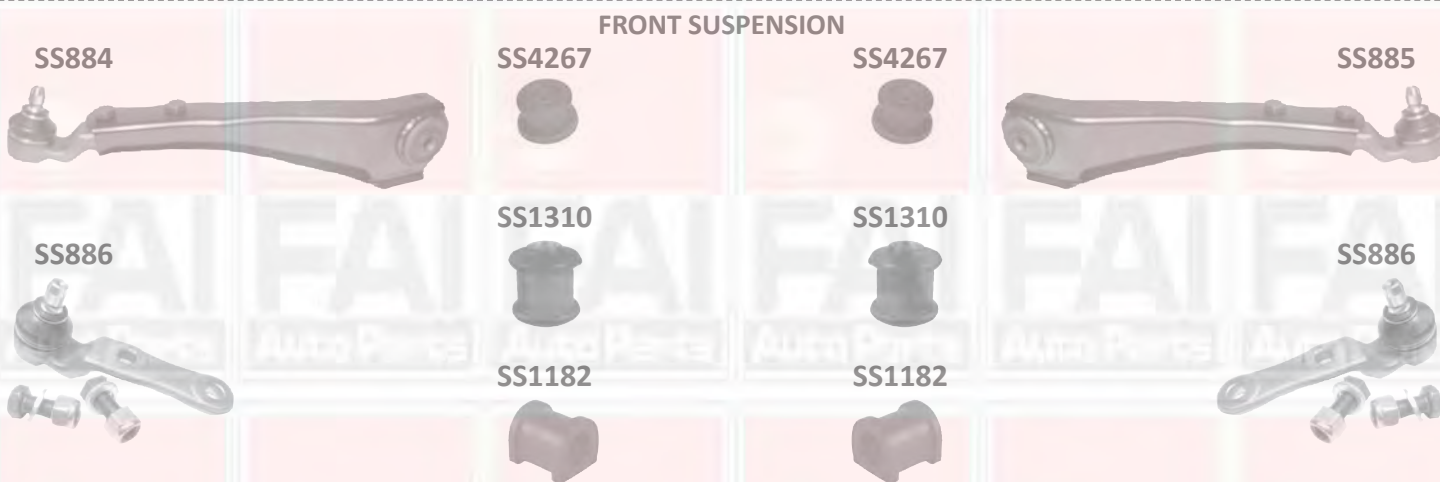

VAUXHALL COMMERCIAL

CORSA B

97 -00

Description	Application Notes	Part No	Product Notes	OE Ref.No.
Tie rod end	V3023597 V4166925 ->	SS887		26065265
Rack end	manual steering	SS4202		26030411
Rack end	power steering	SS1309		26032284
Bush torque rod		SS4267		90445098
Wishbone left	V3023597 V4166925 ->	SS884		5352011
Wishbone right	V3023597 V4166925 ->	SS885		5352012
Ball joint	V3023597 V4166925 ->	SS886		5352016
Bush wishbone		SS1310		90445097
Bush anti roll bar		SS1182		350127
Bush rear axle		SS1181		350263
Mounting rear axle		SS4372		436940
Bush anti roll bar rear		SS5408	12mm	
Bush anti roll bar rear		SS5409	16mm