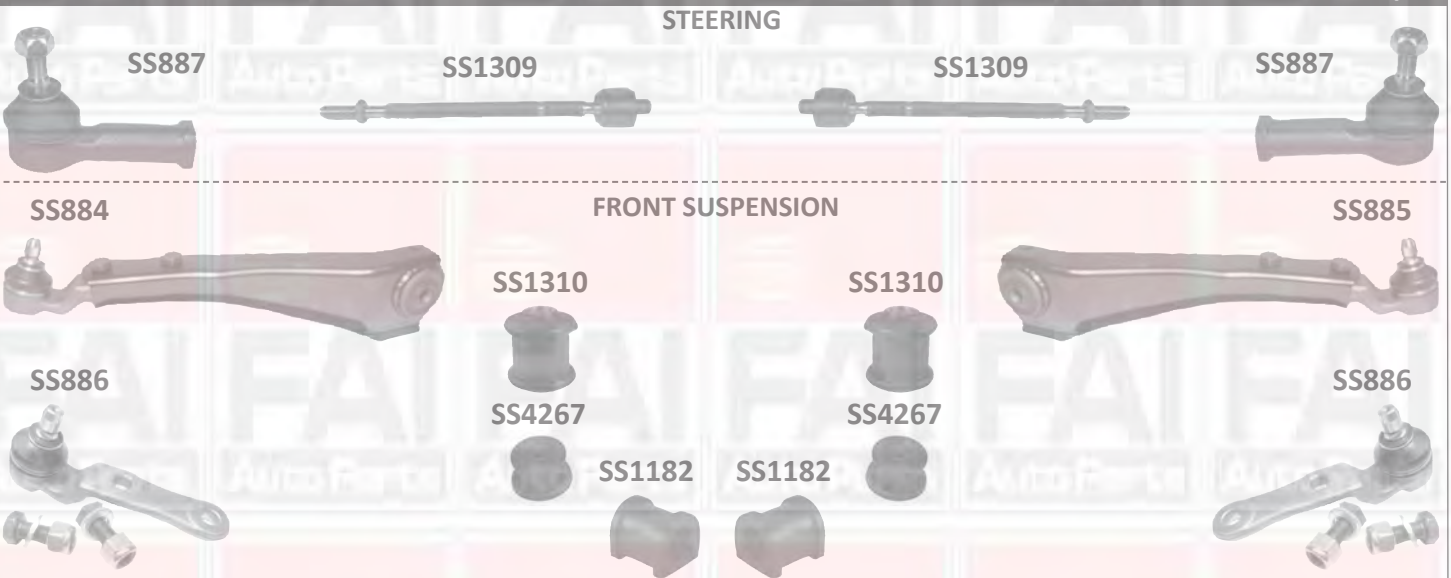

COMBO B

97 -10/01

Description	Application Notes	Part No	Product Notes	OE Ref.No.
Tie rod end	V3023597 V4166925 ->	SS887		26065265
Rack end	PAS	SS1309		26032284
Wishbone left	V3023597 V4166925 ->	SS884		5352011
Wishbone right	V3023597 V4166925 ->	SS885		5352012
Ball joint	V3023597 V4166925 ->	SS886		5352016
Bush wishbone		SS1310		90445097
Bush torque rod		SS4267		90445098
Bush anti roll bar		SS1182		350127