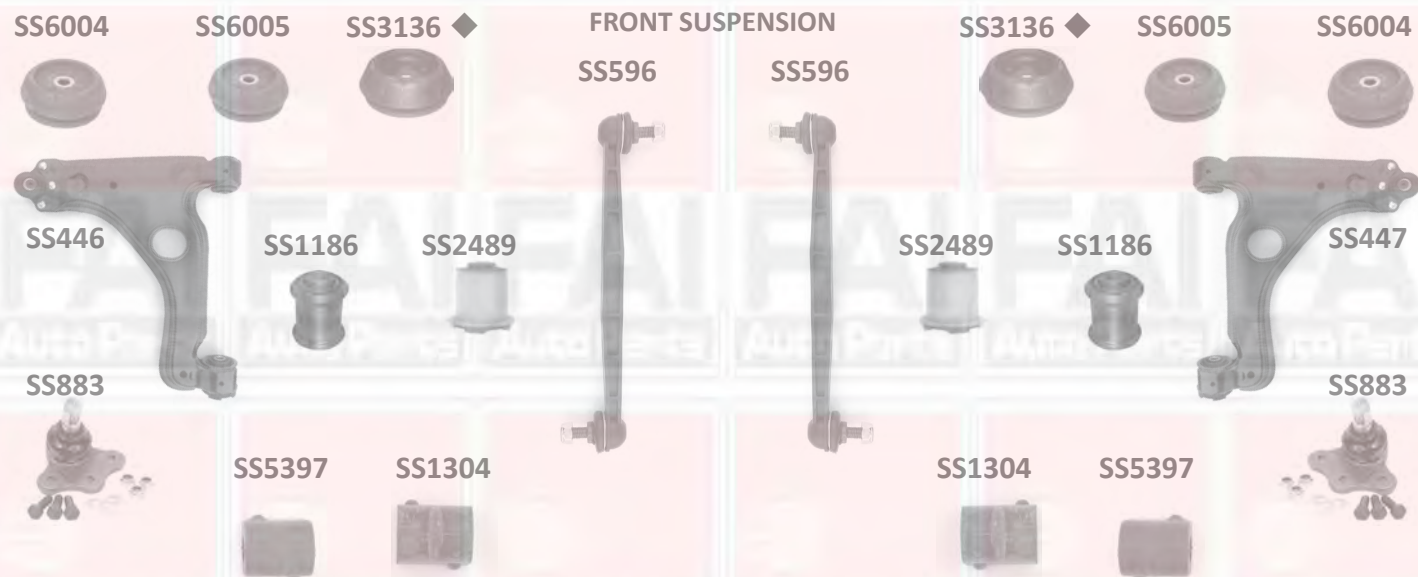

VAUXHALL COMMERCIAL

ASTRA G VAN

01/99 -

STEERING