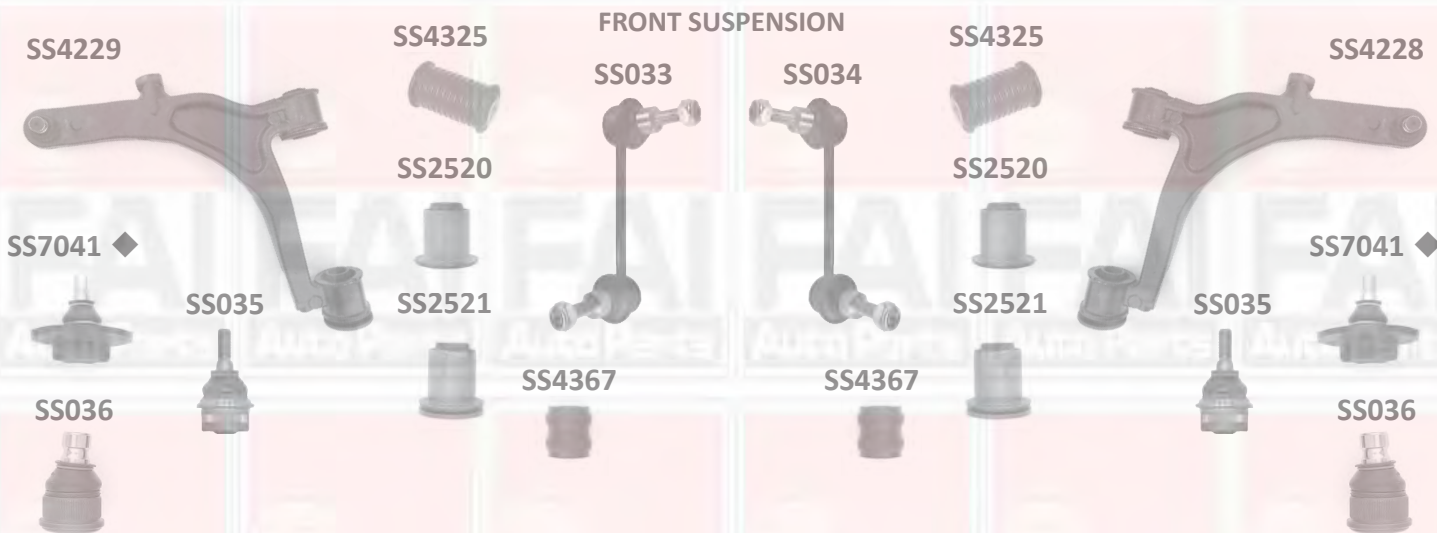

VAUXHALL COMMERCIAL

MOVANO

98 -

STEERING