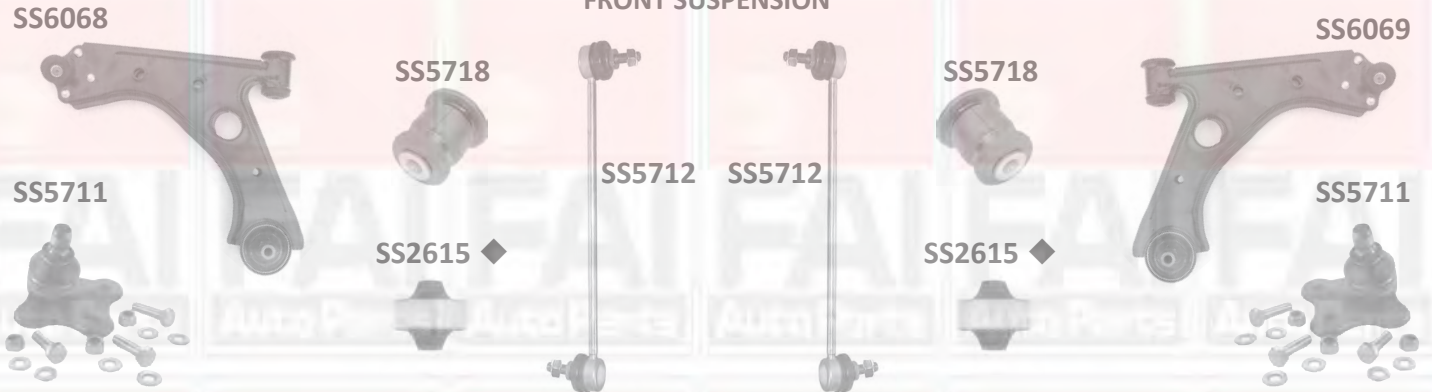

VAUXHALL

CORSA D

07/00 -

STEERING

FRONT SUSPENSION

Description	Application Notes	Part No	Product Notes	OE Ref.No.
Tie rod end left		SS5714		
Tie rod end right		SS5715		
Rack end		SS5713		
Wishbone left		SS6068		5352039
Wishbone right		SS6069		5352038
Ball joint		SS5711		
Wishbone bush		SS5718		
Rear wishbone bush		SS2615 ◆	72mm	
Link rod		SS5712		